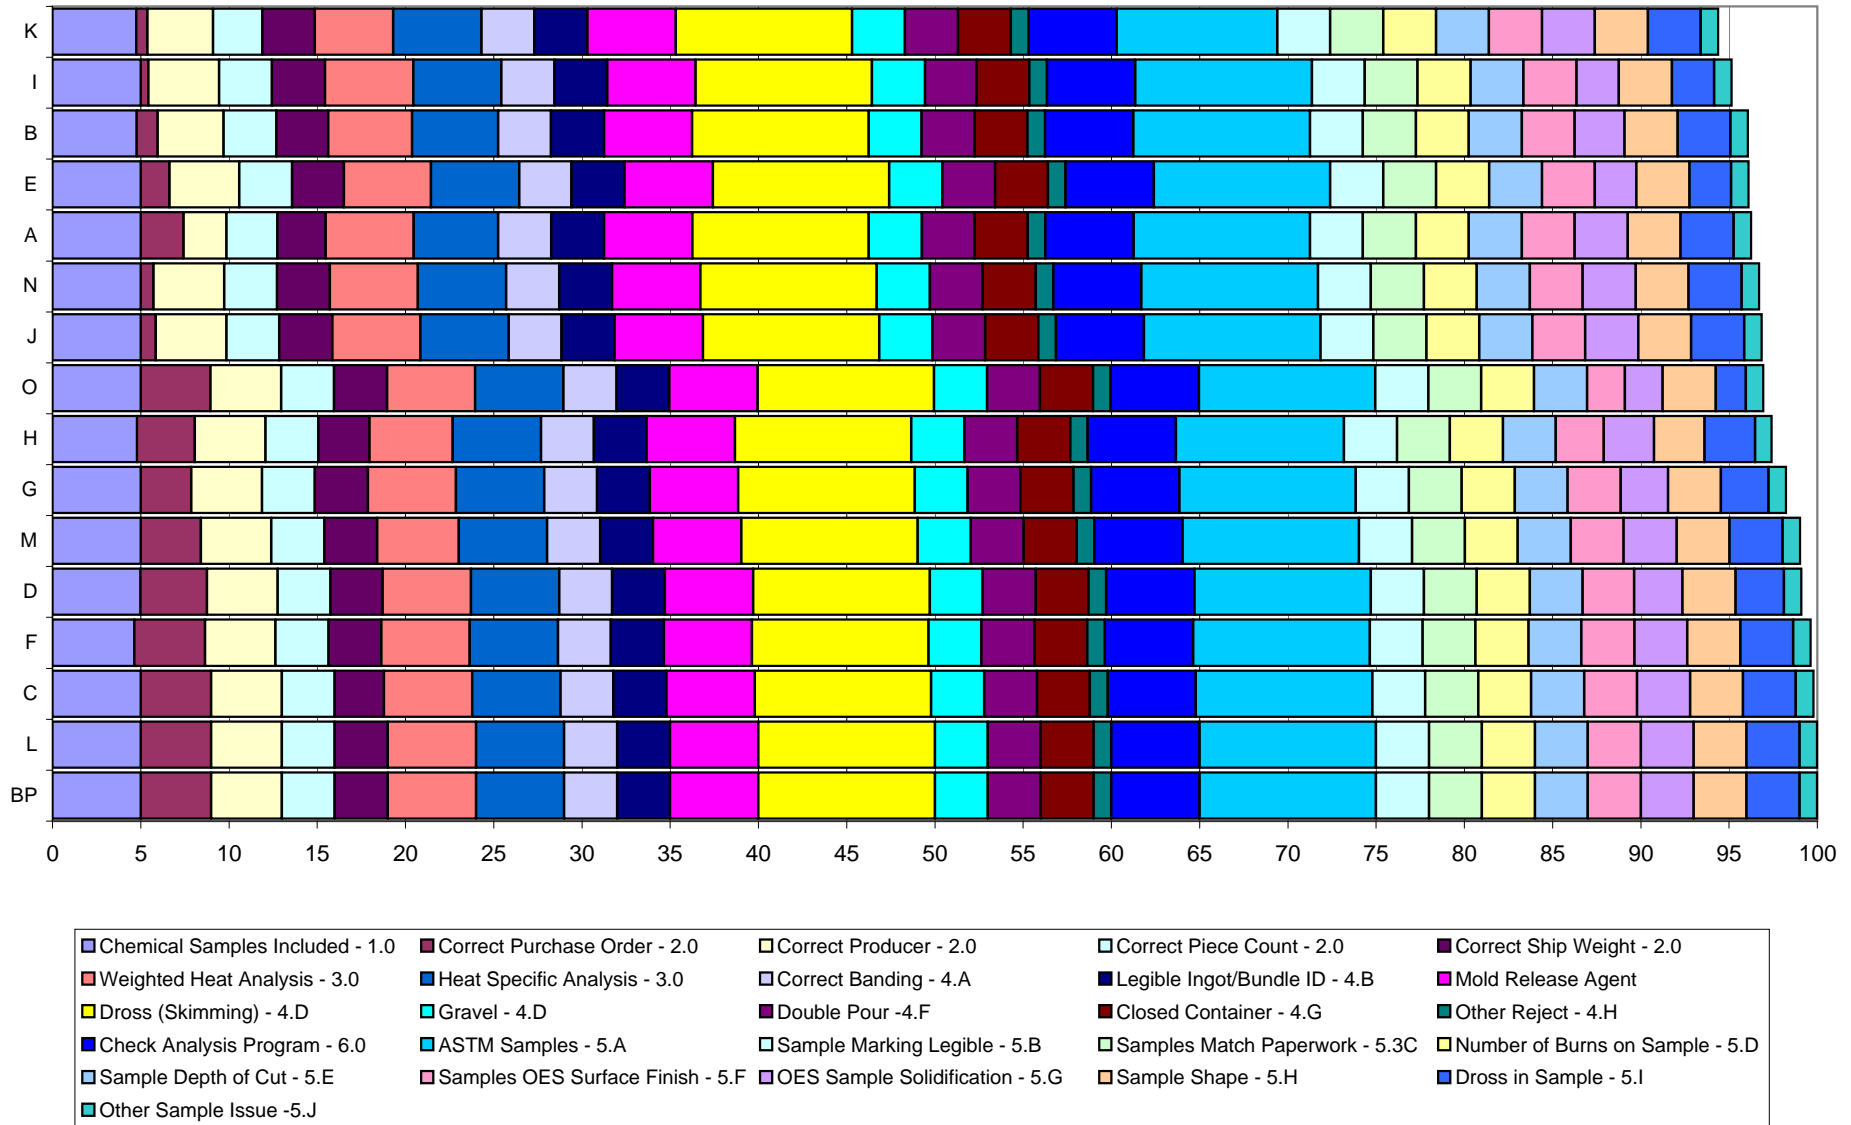

Vendor Rating, All Vendors 2005 QTR 1

Visit our web page at www.loganrawmaterials.com to view all our receiving information, including RSI Performance document.